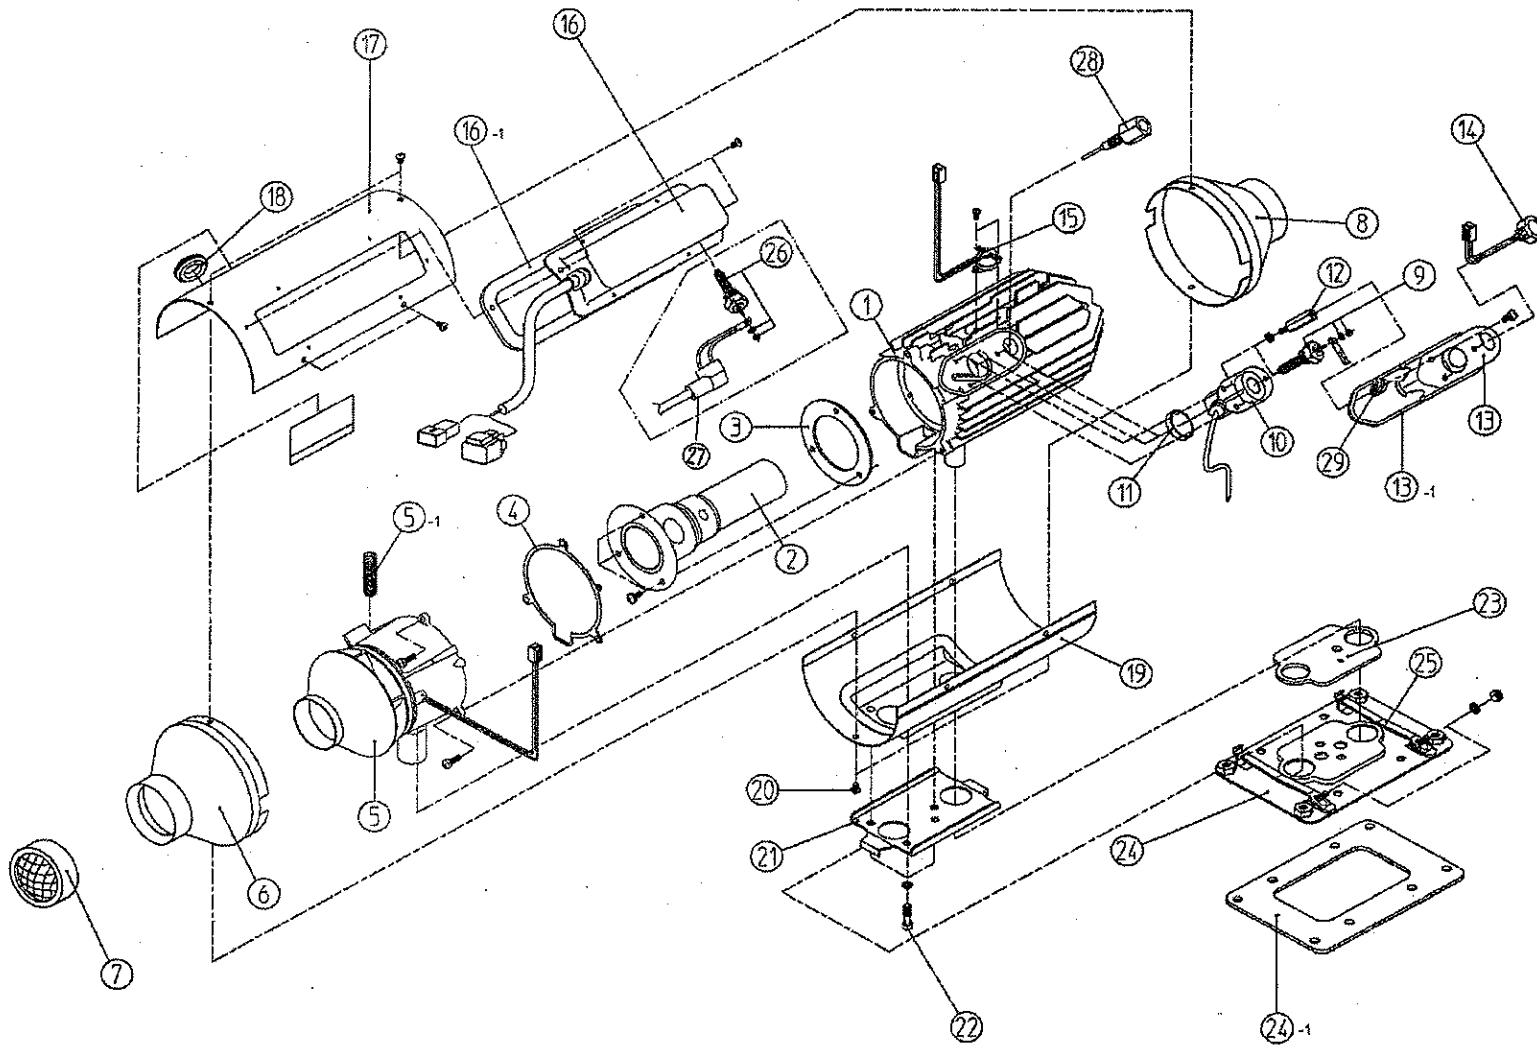

HEATER MYH16

HEATER MYH16

Re	NAME	12V	24V	Qty	Re	NAME	12V	24V	Qty
1	Heat Exchanger	547003B	←	1	19	Lower Case	547002	←	1
2	Combustion Chamber	547075	←	1	20	Tapping Screw	001146	←	12
3	Packing	011119	←	1	21	Plate	547011A	←	1
4	Packing	012083	←	1	22	Boult	001155	←	3
5	Motor Assy	050010A	050008A	1	23	Base Packing	012075	←	1
5-1	Boult for air adjustment	001153	←	1	24	Base Assy	547076	←	1
6	Housing Bent Assy	547010A	←	1	24-1	Base Packing	012090	←	1
7	Protector Assy	547039A	←	1	25	Spring	547014	←	2
8	Housing Bent Assy	547007A	←	1	26	Glow Resistance	—	060197	1
9	Glow Plug	061121	←	1	27	Cap	—	015049	1
10	Glow Plug Boss Assy	547072A	←	1	28	Wind Assy	547283	←	1
11	Ring	547073	←	1	29	Groumet	018145	←	1
12	Joint Boult	001154	←	3					
13	Cover B	547287	←	1					
13-1	Packing	013354A	←	1					
14	Flame Sensor Assy	059279	←	1					
15	Thermostat Assy	059270	←	1					
16	Plug Cover Assy	547288	547289	1					
16-1	Packing	013353A	←	1					
17	Upper Cover	547001A	←	1					
18	Rubber Cap	018017	←	1