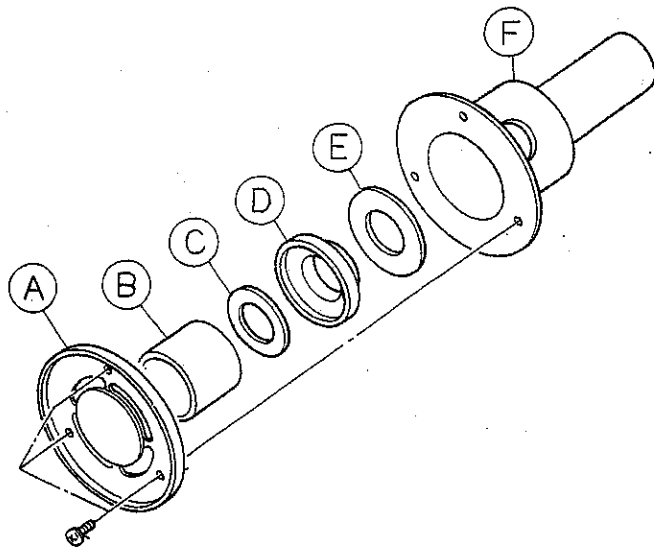

Parts Catalogue

Compact Air Heater

Oct.2006
PAL-0046

MY16
MYE16
MYH16

株式会社

HEATER MY16 • MYE16

Combustion Chamber

If you use the chamber such as this illustration, please use the No.547052.
We can't sell from A to F separately.

Thermostat

Please order the thermostat by the following parts number. In case you use the thermostat such as this illustration.

Re	NAME	Parts Number
A	Thermostat	0 5 9 2 1 6 A
B	Thermostat	0 5 9 2 0 8

HEATER MY16·MYE16

Re	NAME	12V	24V	Qty
19	Lower Case	547002	←	1
20	Tapping Screw	001146	←	10
21	Plate	547011A	←	1
22	Bolt	001155	←	3
23	Base Packing	012075	←	1
24	Base Assy	547076	←	1
24-1	Base Packing	012090	←	1
25	Spring	547014	←	2
26	Glow Resistance	—	060197	1
27	Cap	—	015049	1