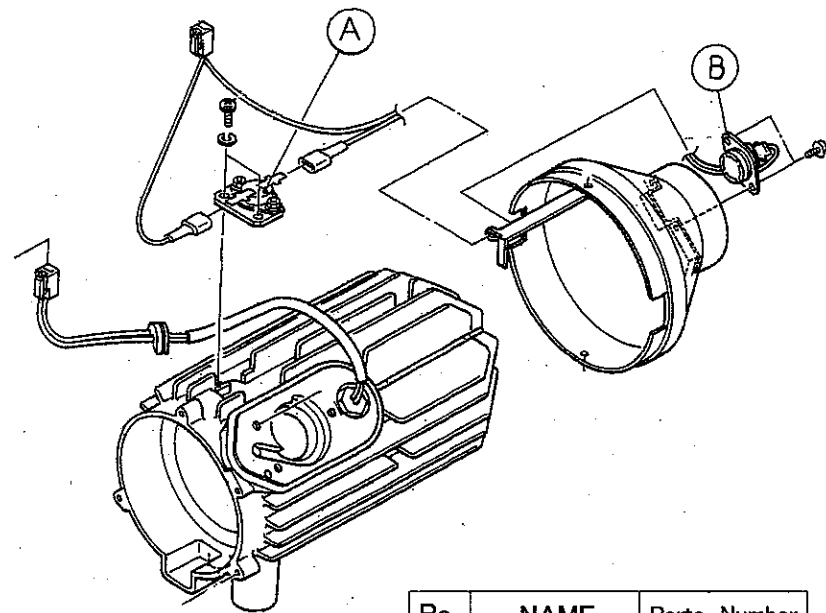

Thermostat

Please order the thermostat by the following parts number. In case you use the thermostat such as this illustration.