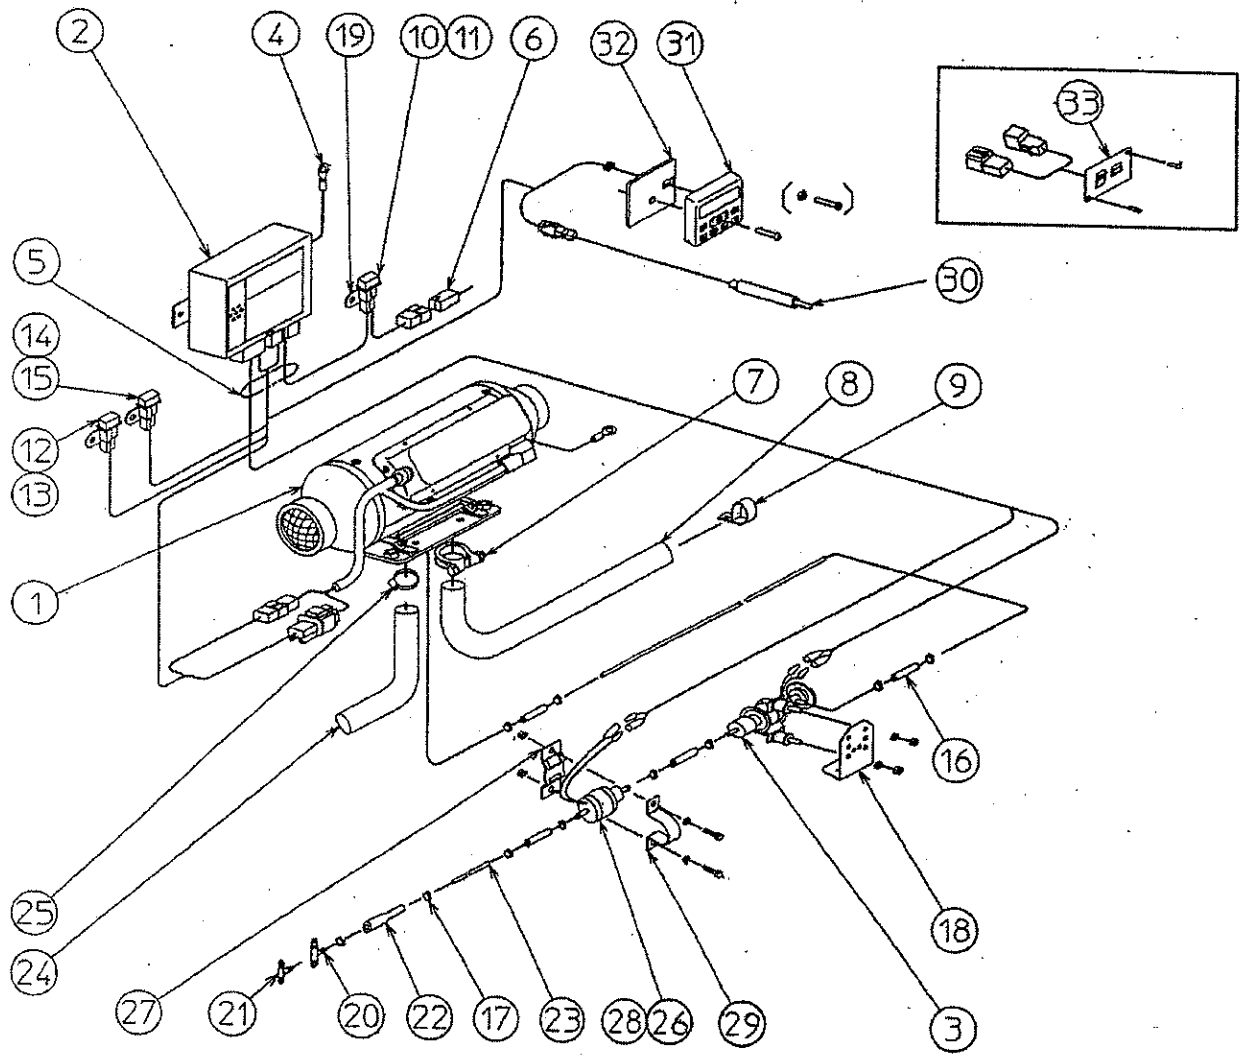

MY16型

Re	NAME	12V	Qty	24V	Qty	REMARKS
1	Heater Complete	MY16CFD-3	1	MY16AFD-3	1	
2	Control Box Assy	057647	1	057648	1	
3	Fuel Pump Assy	503247A	1	503248A	1	
3-1	Fuel Pump	503245A	1	503246A	1	
3-2	Fuel Damper	503227	1	←	1	
3-3	Vibration Damper	001156	1	←	1	
3-4	Rubber	013272	1	←	1	
4	Cable Assy	—	—	—	—	
5	Cable Assy	063896D	1	←	1	Main Harness
6	Cable Assy	063898	1	←	1	Battery
7	Clamp Assy	007338B	1	←	1	Exhaust Pipe
8	Flexible Tube	005224	1	←	1	L=1000mm
9	Clamp	007337	1	←	1	
10	Fuse Holder	065101	1	←	1	
11	Fuse	065102	1	←	1	30A
12	Fuse Holder	065134	1	065108	1	
13	Fuse	065109	1	065115	1	7.5A(12V)、4A(24V)
14	Fuse Holder	065125	1	←	1	
15	Fuse	065127	1	←	1	25A
16	Rubber Hose	016188	5	←	5	
17	Clamp	007329	14	←	14	
18	Bracket	510600	1	←	1	
19	Bracket	065087	3	←	3	
20	T-Joint	020333A	1	←	1	φ8×φ6×φ8
21	T-Joint	020339	1	←	1	φ6×φ6×φ6
22	Reducer	009027	1	←	1	φ4.7×φ3.5
23	Fuel Pipe	016376	1	←	1	L=8000mm
24	Flexible Tube	005215	1	←	1	φ22×L200mm
25	Clamp	007157	1	←	1	Inlet Pipe
26	Solenoid Valve	041145A	1	041103C	1	
27	Pump Holder	533597	1	←	1	
28	Rubber	013273	1	←	1	
29	Clamp	007342	1	←	1	
30	Thermister Assy	—	—	—	—	
31	Digital Timer	—	—	—	—	
32	Packing	—	—	—	—	
33	Switich Panel	056543	1	←	1